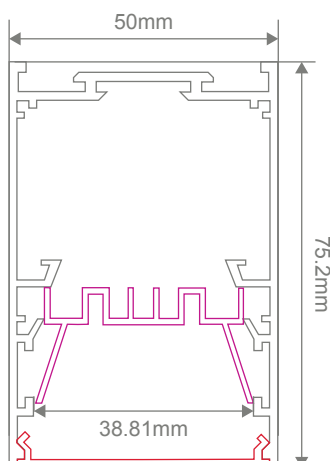

Diagrams / Additional

Item No.	Variant			Diffuser	CCT
	Wht	Blk	Alu		
MAXI-CURVE-2.4M	30461	30468	30454	Prismatic	3000K
	30462	30469	30455	Frosted	
	30463	30470	30456	Honeycomb	
	30464	30471	30457	Opal	
	30465	30472	30458	Black	
	30466	30473	30459	Clear	
MAXI-CURVE-2.4M	30482	30489	30475	Frosted	4000K
	30483	30490	30476	Prismatic	
	30484	30491	30477	Honeycomb	
	30485	30492	30478	Opal	
	30486	30493	30479	Black	
	30487	30494	30480	Clear