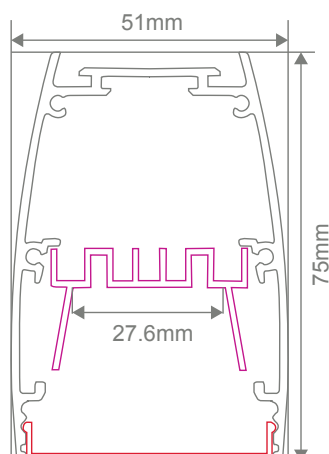

Diagrams / Additional

Item No.	Variant			Diffuser	CCT
	Wht	Blk	Alu		
MAXI-CURVE-1.2M	30377	30384	30370	Prismatic	3000K
	30378	30385	30371	Frosted	
	30379	30386	30372	Honeycomb	
	30380	30387	30373	Opal	
	30381	30388	30374	Black	
	30382	30389	30375	Clear	
MAXI-CURVE-1.2M	30398	30404	30391	Frosted	4000K
	30399	30405	30392	Prismatic	
	30400	30406	30393	Honeycomb	
	30401	30407	30394	Opal	
	30402	30408	30395	Black	
	30403	30409	30396	Clear