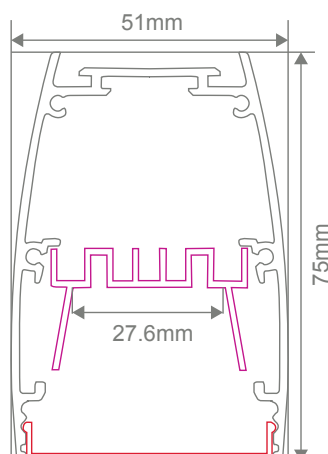

Diagrams / Additional

Item No.	Variant			Diffuser	CCT
	Wht	Blk	Alu		
MAXI-CURVE-1.7M	30419	30426	30412	Prismatic	3000K
	30420	30427	30413	Frosted	
	30421	30428	30414	Honeycomb	
	30422	30429	30415	Opal	
	30423	30430	30416	Black	
	30424	30431	30417	Clear	
MAXI-CURVE-1.7M	30440	30447	30433	Frosted	4000K
	30441	30448	30434	Prismatic	
	30442	30449	30435	Honeycomb	
	30443	30450	30436	Opal	
	30444	30451	30437	Black	
	30445	30452	30438	Clear